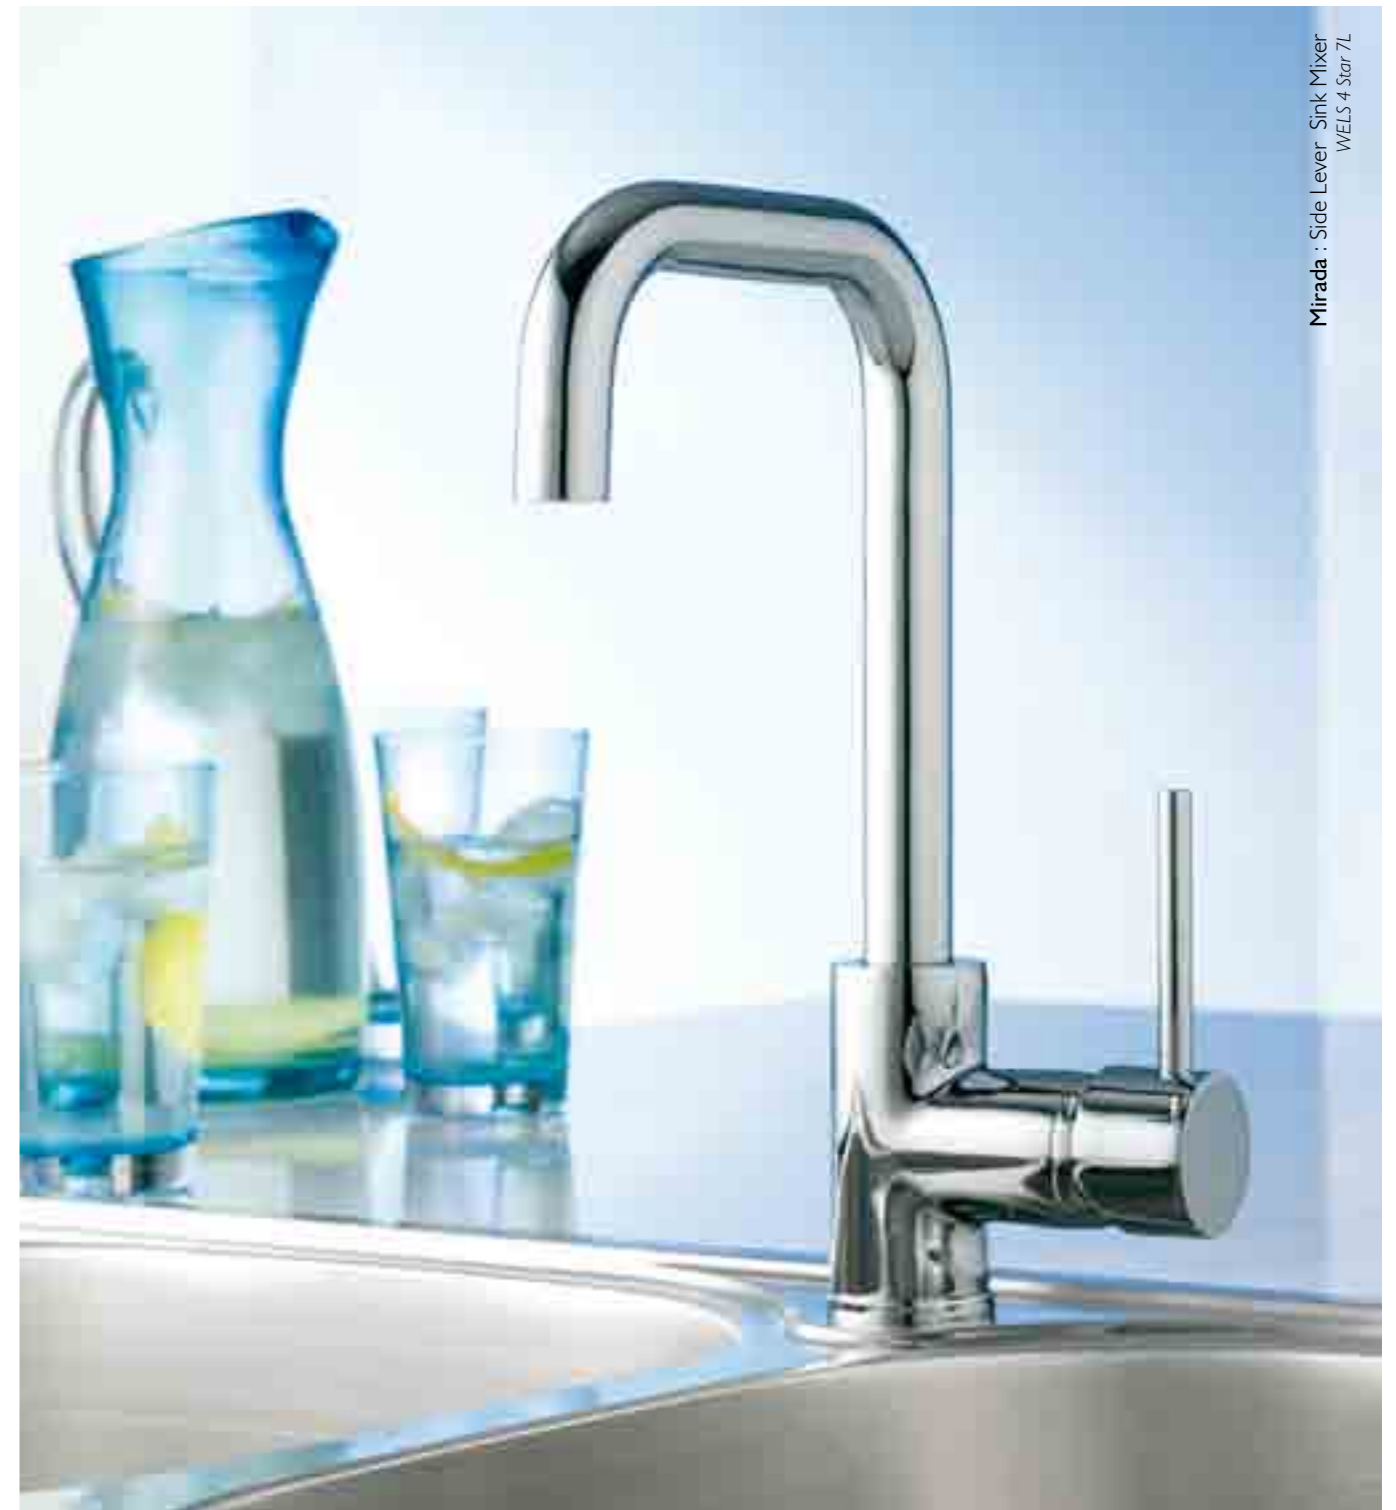

Mirada Side Lever

Mirada : Side Lever Sink Mixer
WELS 4 Star 7L