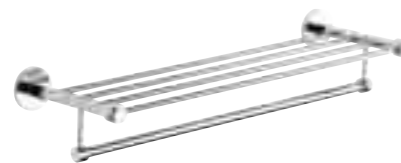

TRIPLO
SQUARDO
MIRADA SQUARE
MIRADA SIDE LEVER
MIRADA
BLIKK
FILTREAU
PANORAMA/PANORAMA PLATE
GLIMPSE
VISION
ASPECT/LOOK EASY
ASPECT LEVER
SPECIAL PURPOSE
OUTLETS
SHOWERS
SQUARDO ACCESSORIES
MIRADA ACCESSORIES
GLIMPSE ACCESSORIES
VISION ACCESSORIES
ASPECT ACCESSORIES

Glimpse Accessories

Available in Chrome.

Glimpse : Soap Dish

Glimpse : Soap Basket

Glimpse : Tumbler Holder

Glimpse : Robe Hook

Glimpse : Toilet Roll Holder

Glimpse : Towel Ring

Glimpse : Toilet Brush and Holder

Glimpse : Single Towel Rail
(600mm & 900mm)

Glimpse : Double Towel Rail
(600mm & 900mm)

Glimpse : Towel Shelf

Glimpse : Glass Shower Shelf

Vision Accessories

Available in Chrome.

Vision : Soap Dish

Vision : Soap Basket

Vision : Robe Hook

Vision : Frosted Tumbler and Tumbler Holder

Vision : Toilet Roll Holder

Vision : Towel Ring

Vision : Toilet Brush and Holder

Vision : Single Towel Rail
(600mm & 900mm)