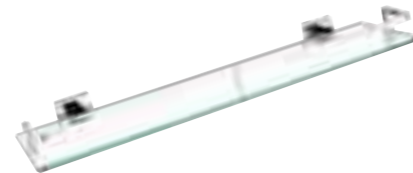

Voyeur : Round Shower
WELS 2 Star 8L

Voyeur : Square Shower
WELS 3 Star 8L

Voyeur : Rectangle Shower
WELS 3 Star 9.5L

Sguardo Accessories

Available in Chrome.

Sguardo : Frosted Soap Dish

Sguardo : Toothbrush Holder with Frosted Tumbler

Sguardo : Towel Ring

Sguardo : Single Towel Rail (600mm & 900mm)

Sguardo : Double Towel Rail (600mm & 900mm)

Sguardo : Opaque Glass Shelf

Sguardo : Single Toilet Roll Holder

Sguardo : Robe Hook

Sguardo : Soap Basket