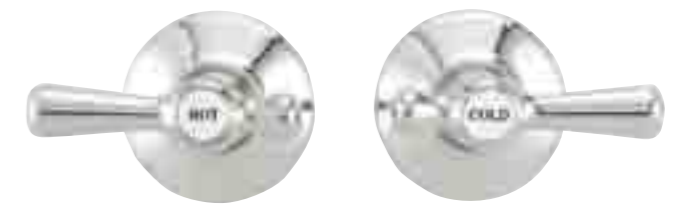

Aspect : Lever WTA