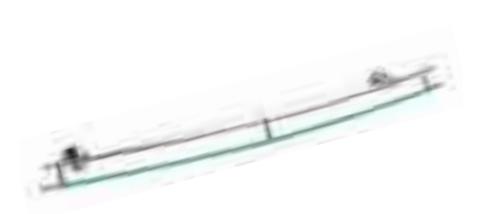

Mirada : Opaque Glass Shelf