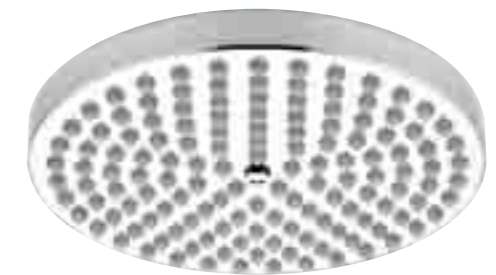

150mm
Vision : Bath Outlet

130mm 170mm
Vision : Basin Outlet
WELS 3 Star 8.5L

230mm
Glimpse : Bath Outlet
WELS 3 Star 8.5L

150mm
Voyeur : Bath Outlet

130mm
Square : Bath Outlet
WELS 3 Star 8.5L

Showers

Available in Chrome.

Aspect : Hand Shower
WELS 3 Star 7.5L

Blikk : Hand Shower
WELS 3 Star 7.5L

Glimpse : Hand Shower
WELS 3 Star 7L

Showers

Adjustable Shower Outlet
WELS 3 Star 8L

Globe : Shower Outlet
WELS 3 Star 8.5L

Style Shower Outlet
WELS 3 Star 7.5L

Voyeur : Round Shower
WELS 2 Star 8L

Voyeur : Square Shower
WELS 3 Star 8L

Voyeur : Rectangle Shower
WELS 3 Star 9.5L

Sguardo Accessories

Available in Chrome.

Sguardo : Frosted Soap Dish

Sguardo : Toothbrush Holder with Frosted Tumbler

Sguardo : Towel Ring

Sguardo : Single Towel Rail (600mm & 900mm)

Sguardo : Double Towel Rail (600mm & 900mm)

Sguardo : Opaque Glass Shelf

Sguardo : Single Toilet Roll Holder

Sguardo : Robe Hook

Sguardo : Soap Basket